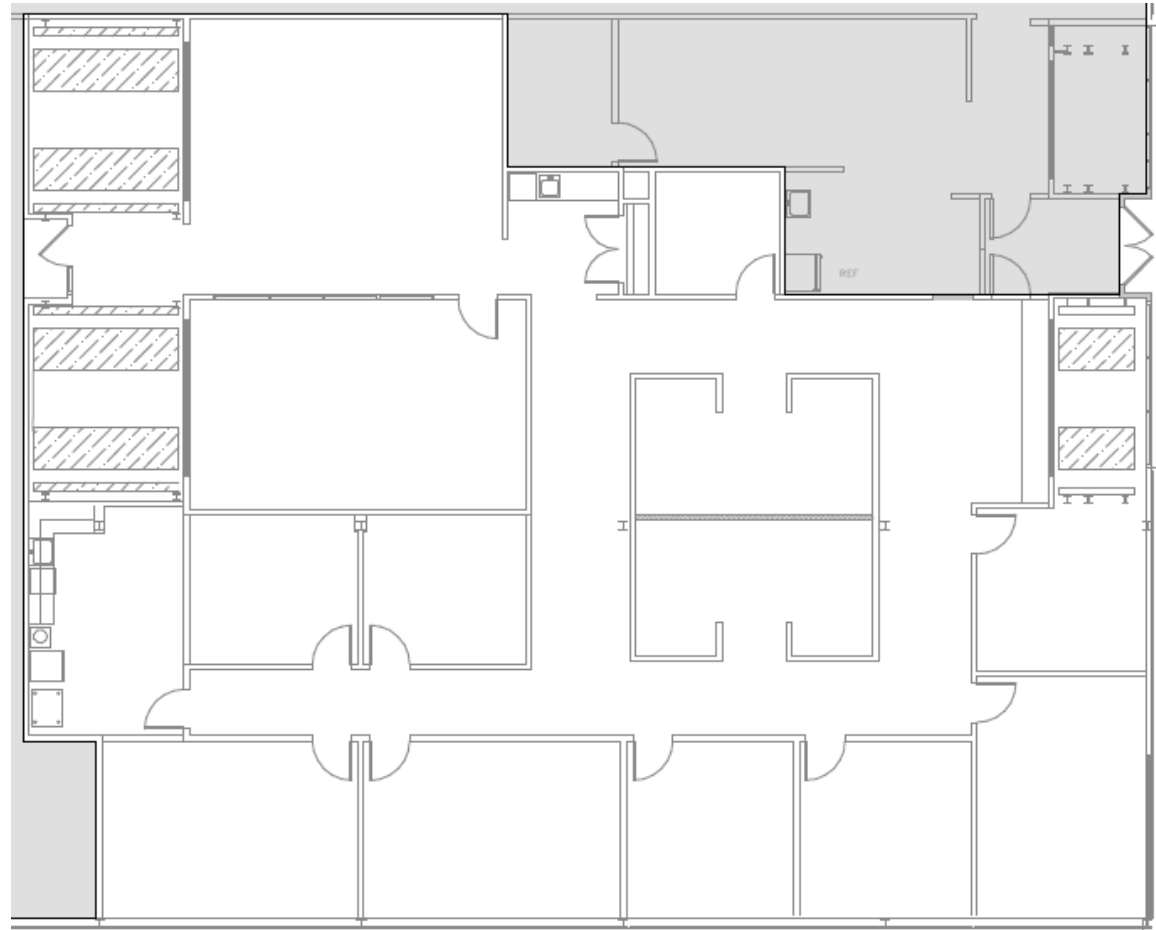

# AMC | BUILDING 200

1<sup>ST</sup> FLOOR: 5,960 SF

Adam Englander  
Senior Vice President  
+1 732 509 2844  
adam.englisher@cbre.com

Matt Saker  
Senior Vice President  
+1 732 509 2842  
matthew.saker@cbre.com